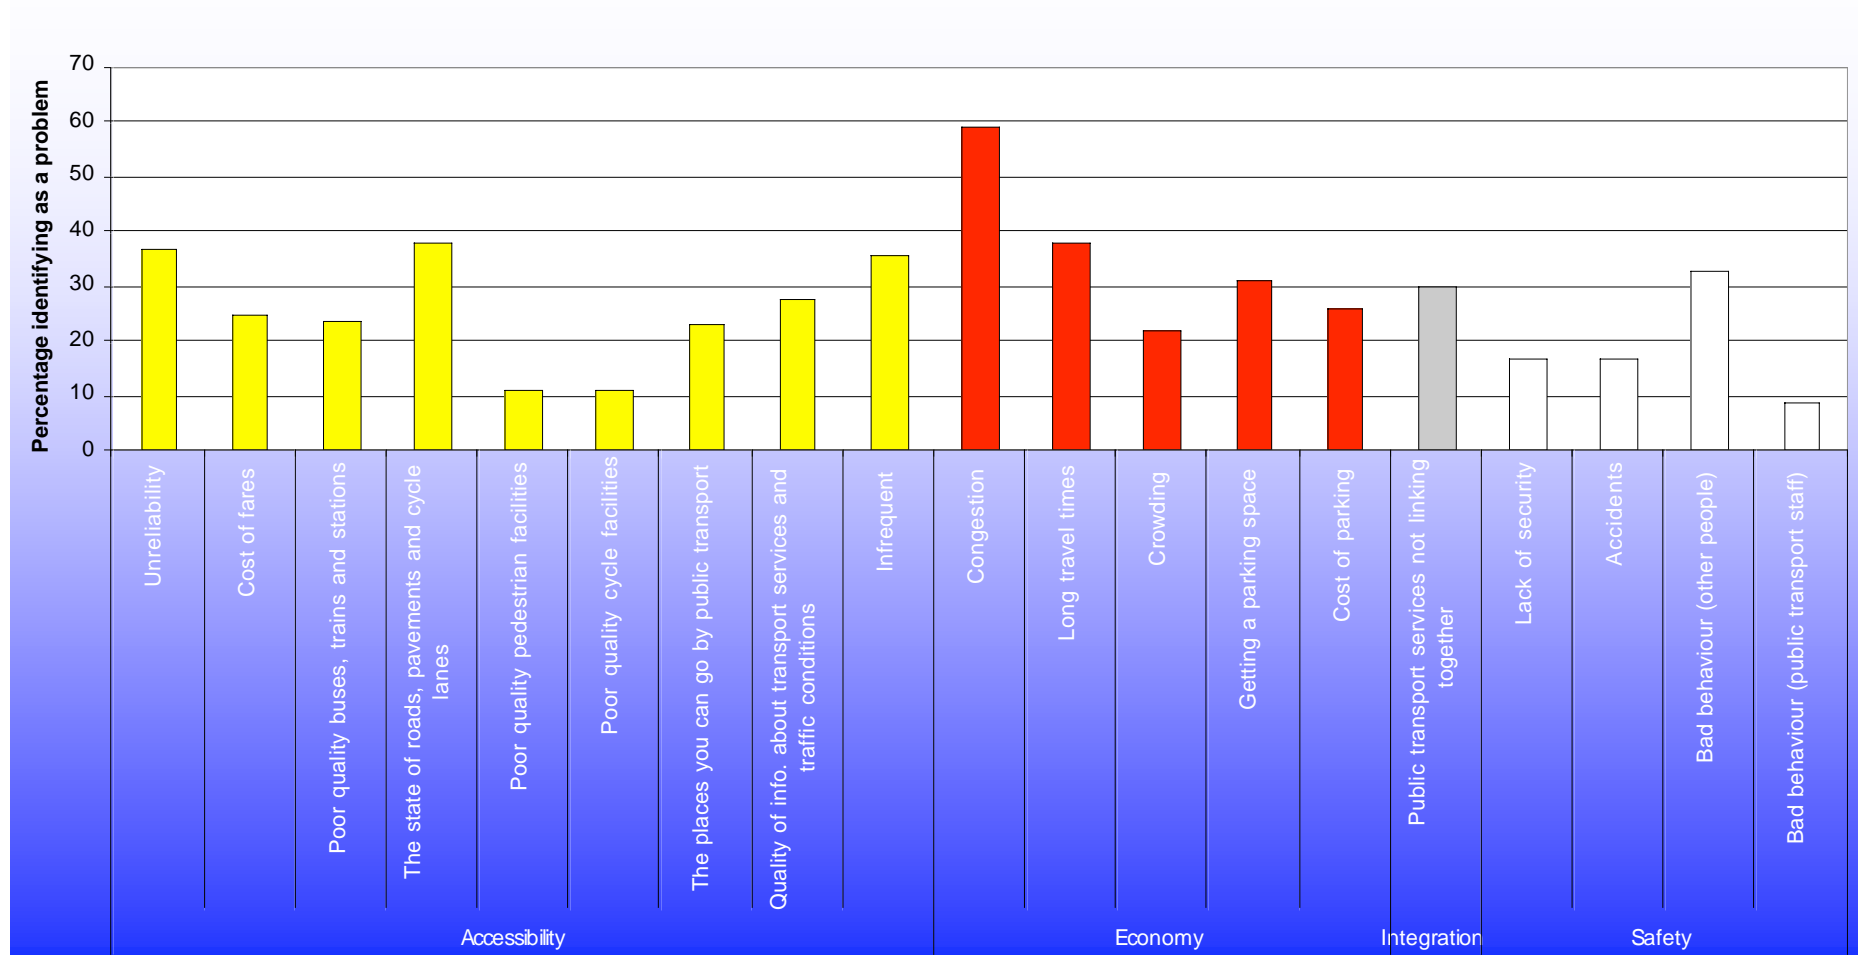

EXTRACT OF CONSULTATION RESULTS

Problems: West Yorkshire public mailout

APPENDIX N EXTRACT OF CONSULTATION RESULTS

Solutions: West Yorkshire Public mailout

Problems: LSP, WY Ec partnership, User and Interest, Internal staff (all West Yorkshire)

APPENDIX N

EXTRACT OF CONSULTATION RESULTS

Solutions: LSP, WY Ec partnership, User and Interest, Internal staff (all West Yorkshire)