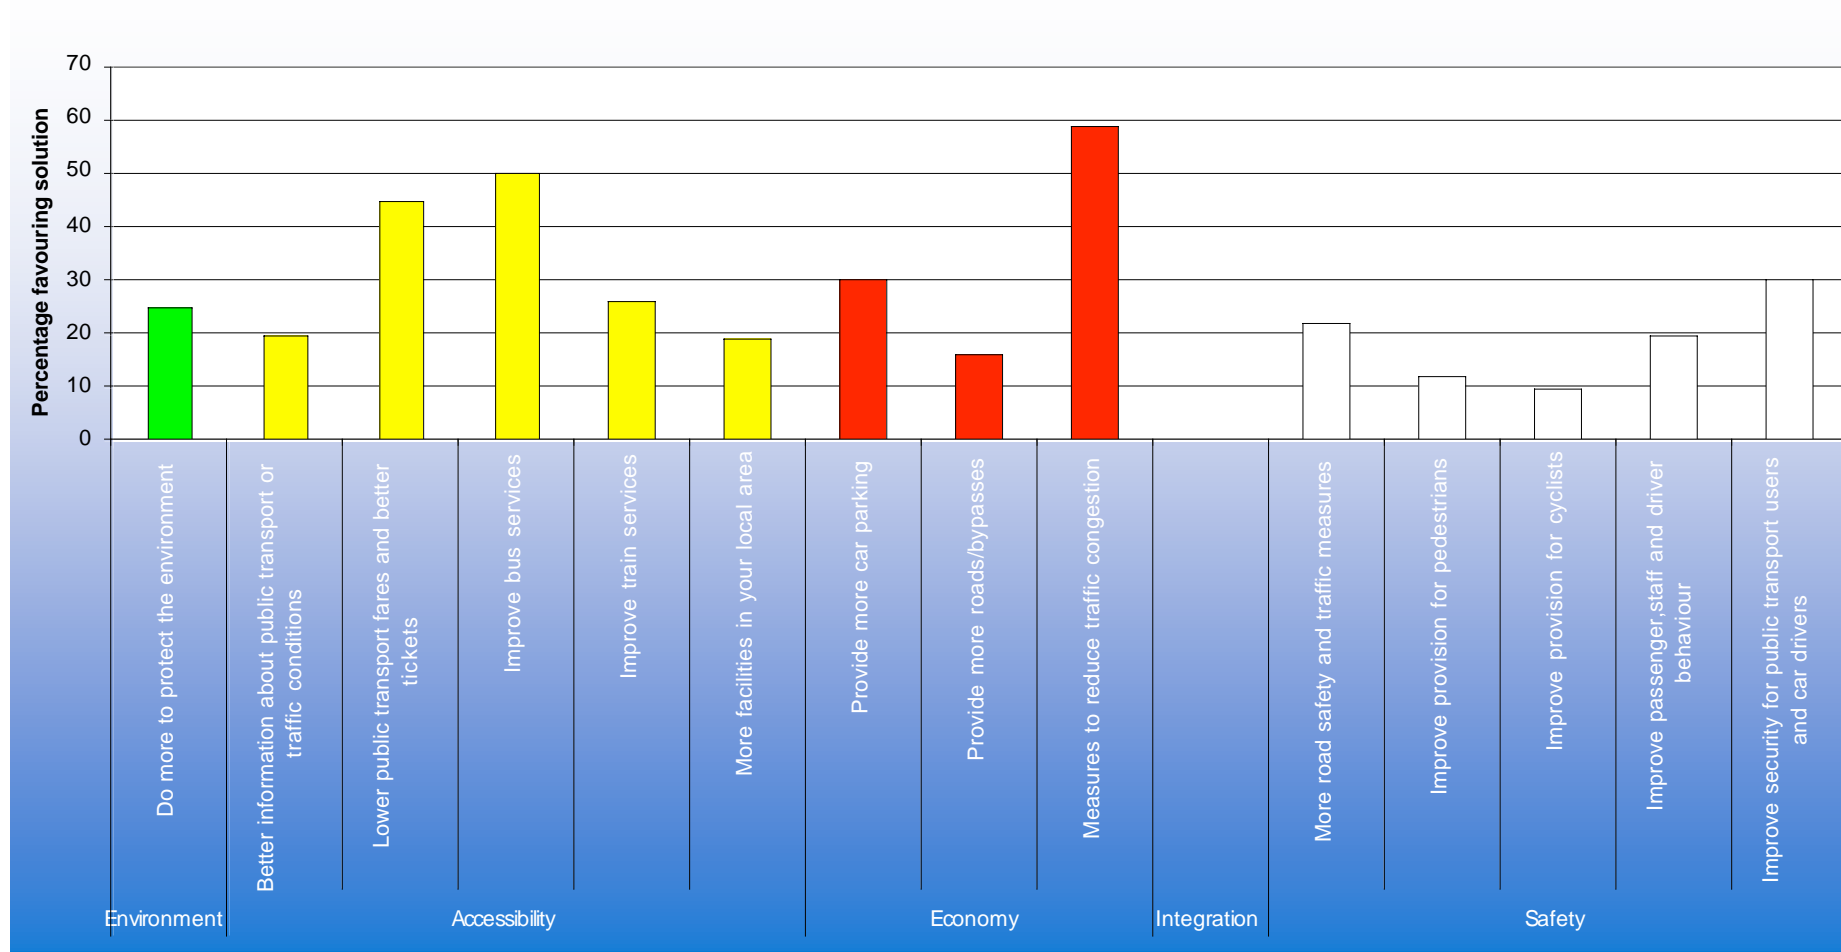

EXTRACT OF CONSULTATION RESULTS

Problems: West Yorkshire public mailout

APPENDIX N EXTRACT OF CONSULTATION RESULTS

Solutions: West Yorkshire Public mailout

Problems: LSP, WY Ec partnership, User and Interest, Internal staff (all West Yorkshire)

APPENDIX N

EXTRACT OF CONSULTATION RESULTS

Solutions: LSP, WY Ec partnership, User and Interest, Internal staff (all West Yorkshire)