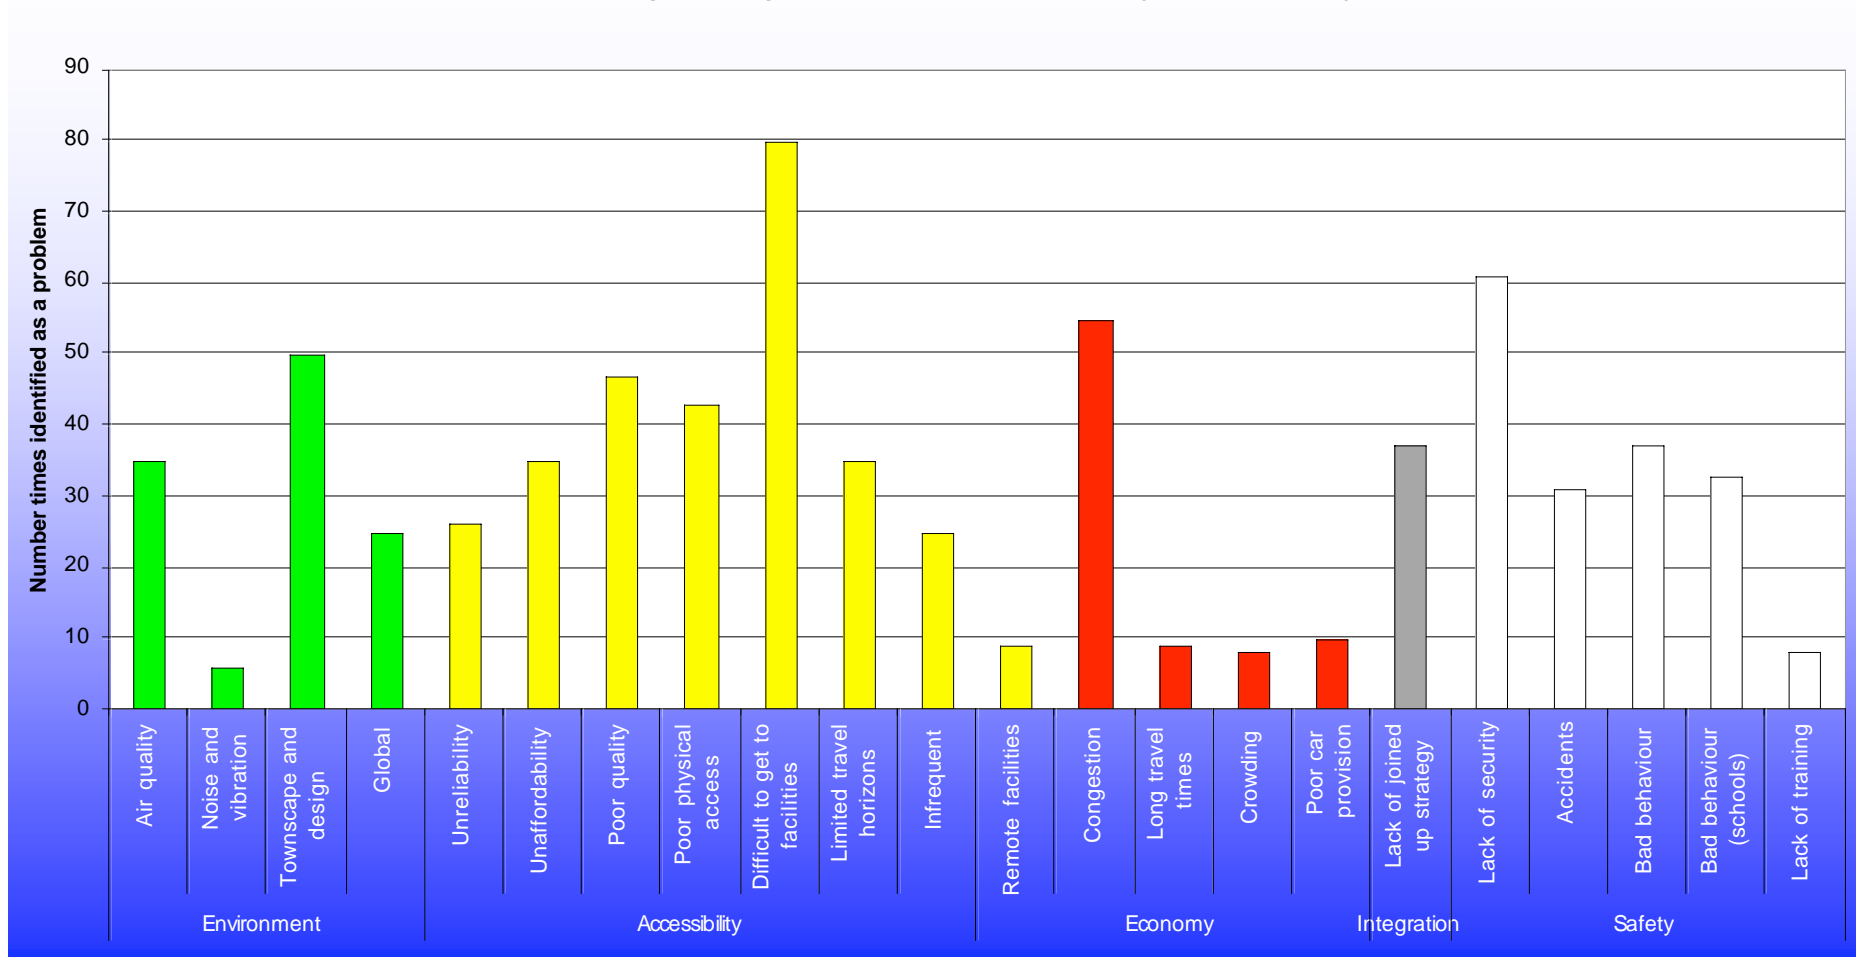

EXTRACT OF CONSULTATION RESULTS

Problems: West Yorkshire public mailout

APPENDIX N EXTRACT OF CONSULTATION RESULTS

Solutions: West Yorkshire Public mailout

Problems: LSP, WY Ec partnership, User and Interest, Internal staff (all West Yorkshire)

APPENDIX N

EXTRACT OF CONSULTATION RESULTS

Solutions: LSP, WY Ec partnership, User and Interest, Internal staff (all West Yorkshire)